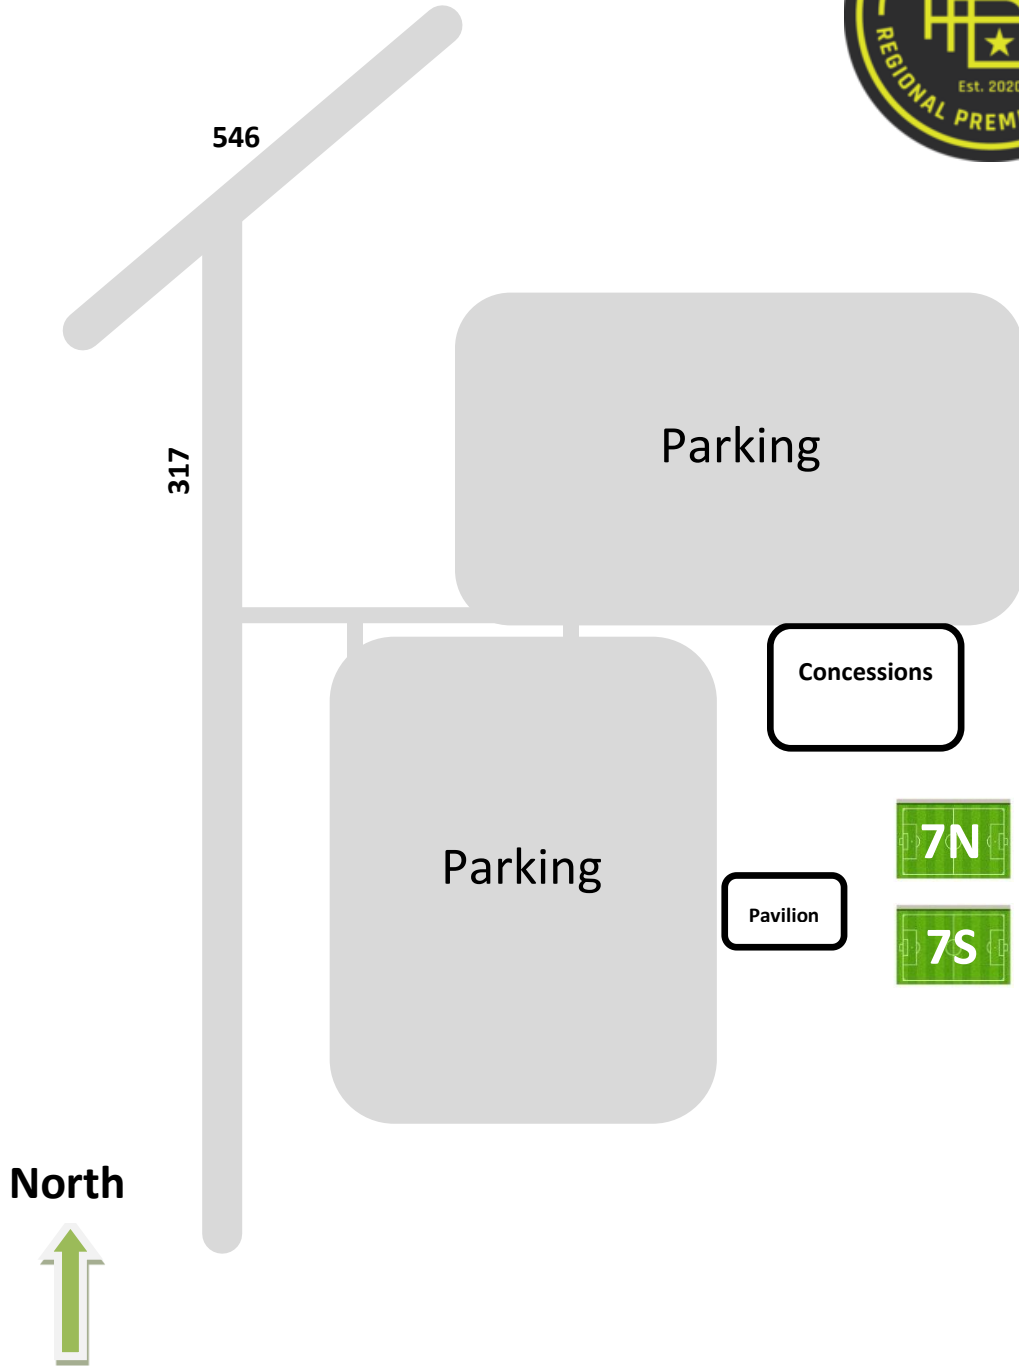

Fairview Soccer Park
[3671 County Road 317, McKinney TX 75069](https://www.google.com/maps/place/3671+County+Road+317,+McKinney+TX+75069)

Field Layout / Numbering Note:
All Full-Sized fields (11v11) are convertible to small-sided fields. When playing 7v7 or 9v9, the fields will be laid out and numbered like Field #6 above (North & South)