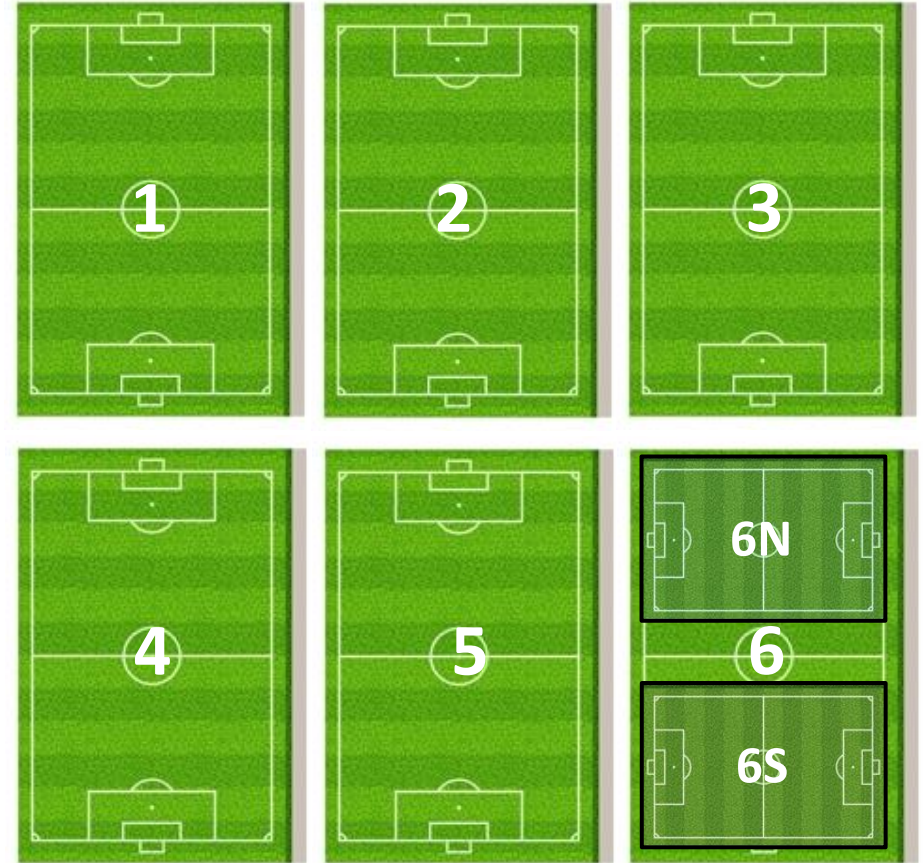

Fairview Soccer Park
[3671 County Road 317, McKinney TX 75069](https://www.google.com/maps/place/3671+County+Road+317,+McKinney+TX+75069)

Field Layout / Numbering Note:
All Full-Sized fields (11v11) are convertible to small-sided fields. When playing 7v7 or 9v9, the fields will be laid out and numbered like Field #6 above (North & South)