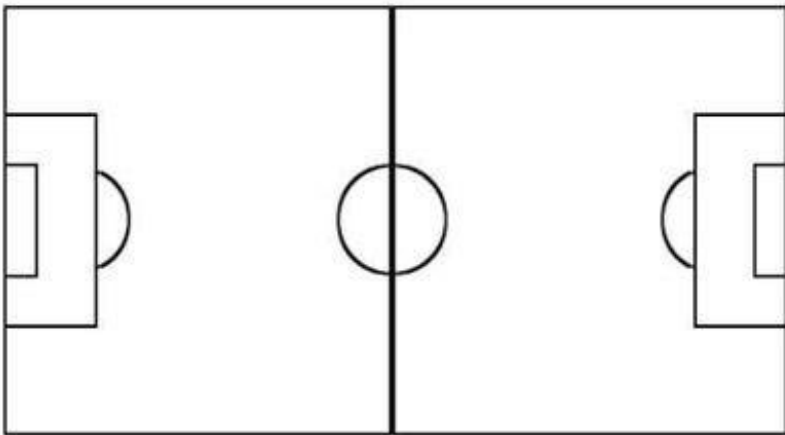

Coaches will REMAIN IN Technical AREAS (10 Yards from Mid Field, 2 yards back from touchline)

Parents MAY be behind Teams 6'

Coach & Team Side 6' From Touch Line Parents Side 6' from Touch Line HOME TEAM

New GuidLine YOU MUST BE BEHIND DOTTED LINE

New GuidLine YOU MUST BE BEHIND DOTTED LINE

Parents Side 6' from Touch Line Coach & Team Side 6' From Touch AWAY TEAM

Parents MAY be behind Teams 6'

6' where applicable 3' to 4' in other areas