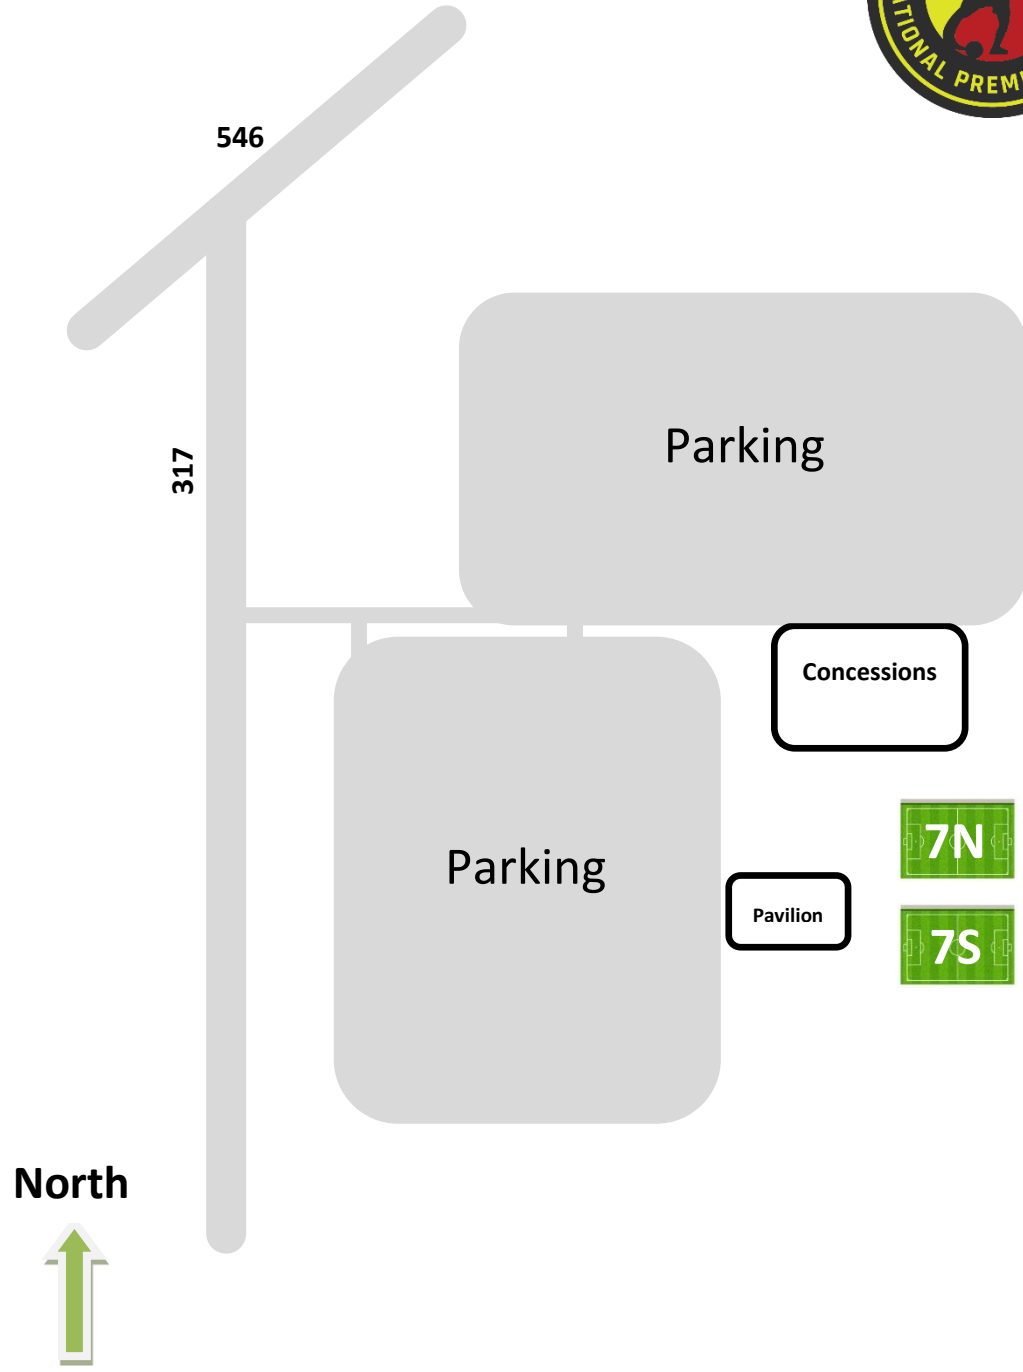

Fairview Soccer Park
[3671 County Road 317, McKinney TX 75069](https://www.google.com/maps/place/3671+County+Road+317,+McKinney+TX+75069)

Field Layout / Numbering Note:
All Full-Sized fields (11v11) are convertible to small-sided fields. When playing 7v7 or 9v9, the fields will be laid out and numbered like Field #6 above (North & South)