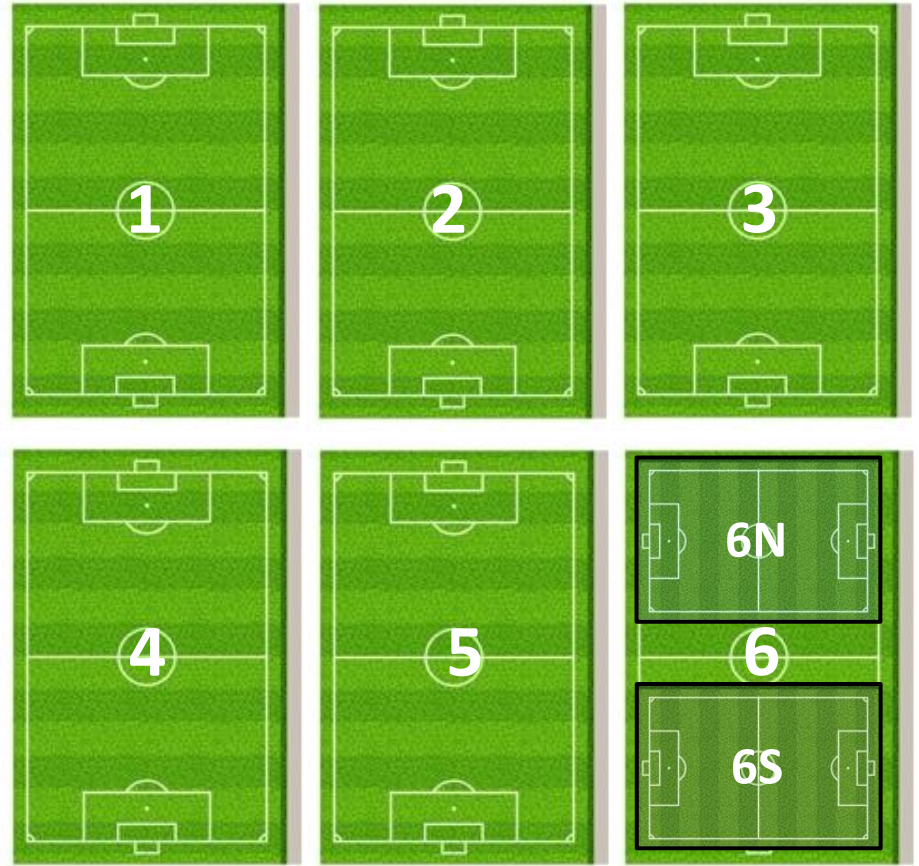

Fairview Soccer Park
[3671 County Road 317, McKinney TX 75069](https://www.google.com/maps/place/3671+County+Road+317,+McKinney+TX+75069)

Field Layout / Numbering Note:
All Full-Sized fields (11v11) are convertible to small-sided fields. When playing 7v7 or 9v9, the fields will be laid out and numbered like Field #6 above (North & South)