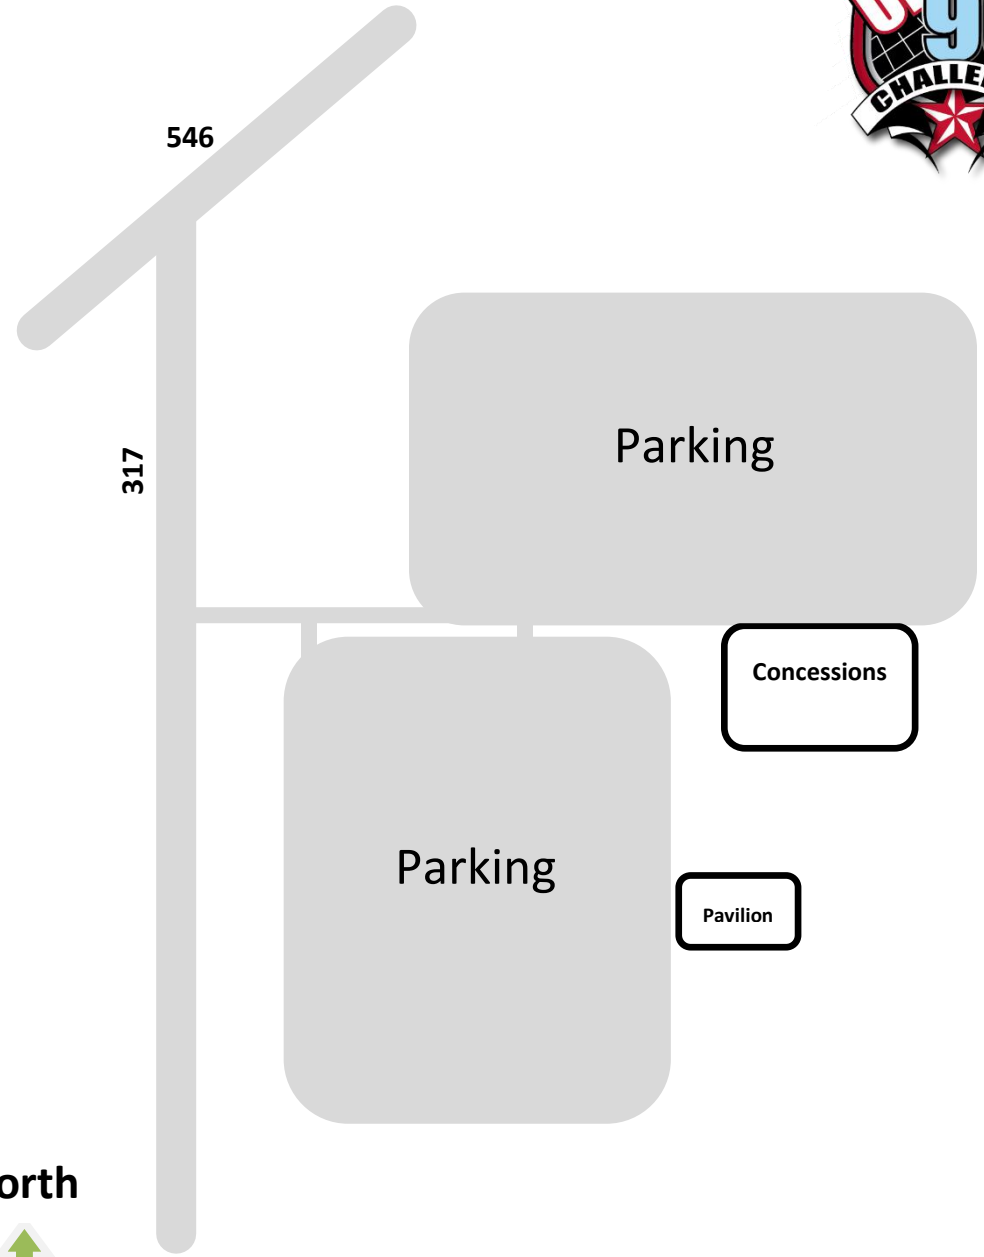

Fairview Soccer Park
[3671 County Road 317, McKinney TX 75069](https://www.google.com/maps/place/3671+County+Road+317,+McKinney+TX+75069)

Field Layout / Numbering Note:
All Full-Sized fields (11v11) are convertible to small-sided fields. When playing 7v7 or 9v9, the fields will be laid out and numbered like Field #6 above (North & South)