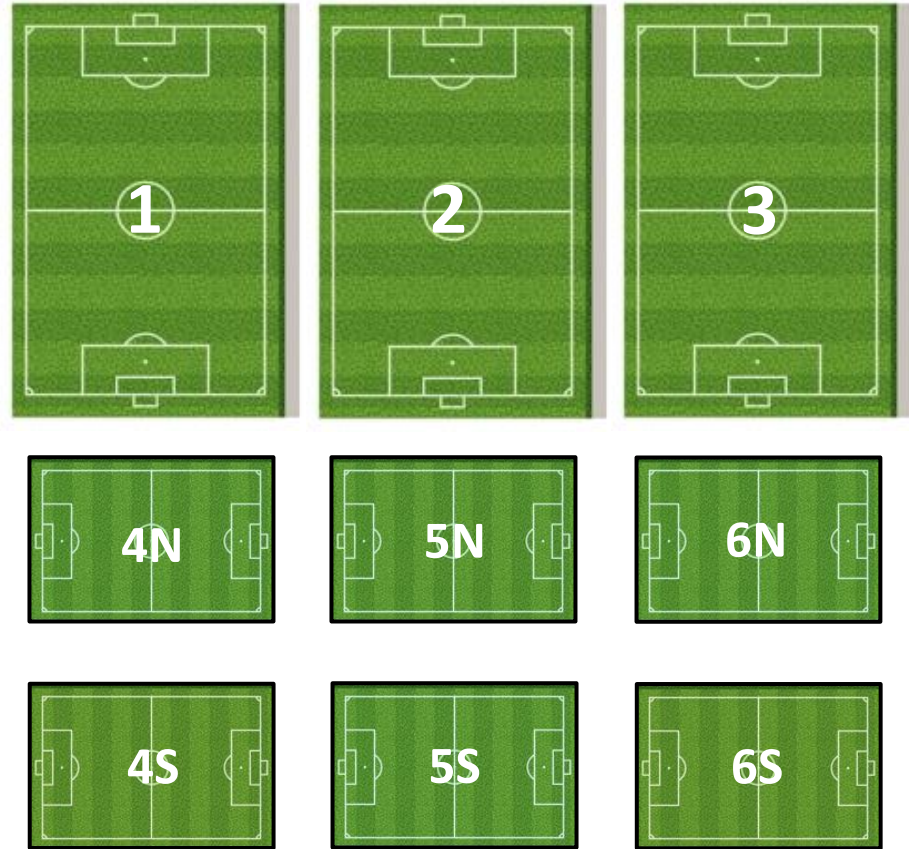

Fairview Soccer Park
[3671 County Road 317, McKinney TX 75069](https://www.google.com/maps/place/3671+County+Road+317,+McKinney+TX+75069)

Field Layout / Numbering Note:
All Full-Sized fields (11v11) are convertible to small-sided fields. When playing 7v7 or 9v9, the fields will be laid out and numbered like Field #6 above (North & South)